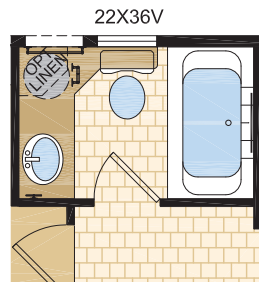

Watson
Model 12240
 12' x 40' ~ 480 sq.ft.

OPTIONAL LAYOUT

1421 Brier Park Crescent, Medicine Hat, Alberta T1C 1T8 Phone: (403) 527-1555 Fax: (403) 528-4486

In a continued effort to meet the challenges of product improvement, we reserve the right to modify plans, specifications and features without prior notice. Some homes may show optional items which are not standard. Please consult your dealer representative for details. Square footage and room sizes are approximate.