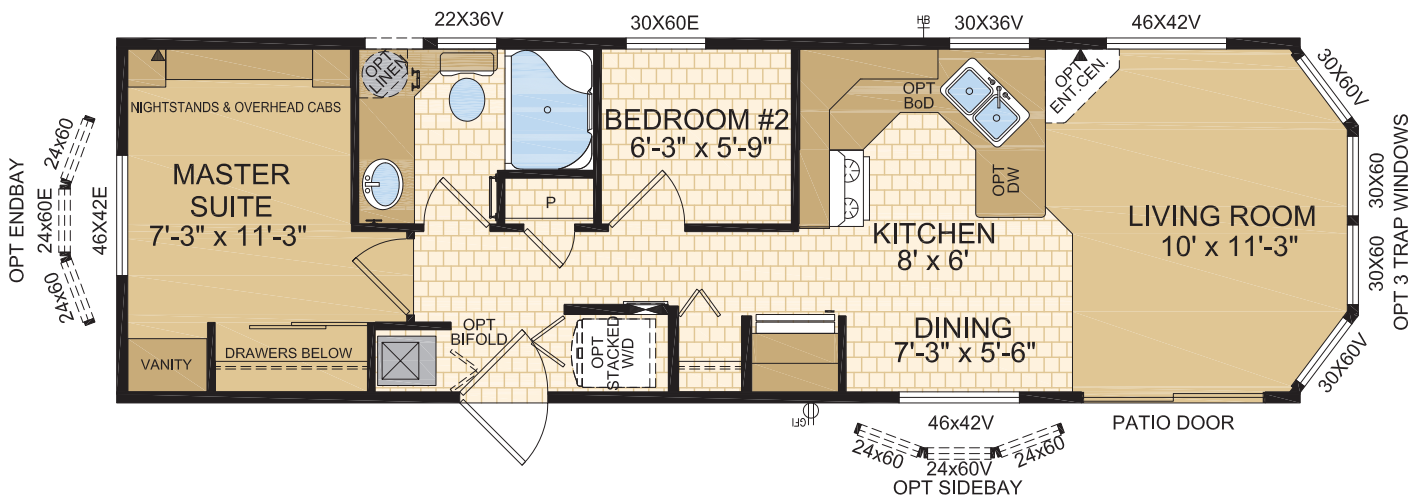

Watson
Model 12240
 12' x 40' ~ 480 sq.ft.

OPTIONAL LAYOUT

1421 Brier Park Crescent, Medicine Hat, Alberta T1C 1T8 Phone: (403) 527-1555 Fax: (403) 528-4486

In a continued effort to meet the challenges of product improvement, we reserve the right to modify plans, specifications and features without prior notice. Some homes may show optional items which are not standard. Please consult your dealer representative for details. Square footage and room sizes are approximate.