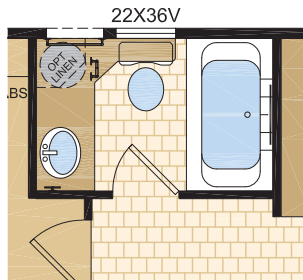

O'Hara
Model 12144
 12' x 44' ~ 528 sq.ft.

OPTIONAL LAYOUT

Proudly Built in Canada

Follow us:

1421 Brier Park Crescent, Medicine Hat, Alberta T1C 1T8 Phone: (403) 527-1555 Fax: (403) 528-4486

In a continued effort to meet the challenges of product improvement, we reserve the right to modify plans, specifications and features without prior notice. Some homes may show optional items which are not standard. Please consult your dealer representative for details. Square footage and room sizes are approximate.