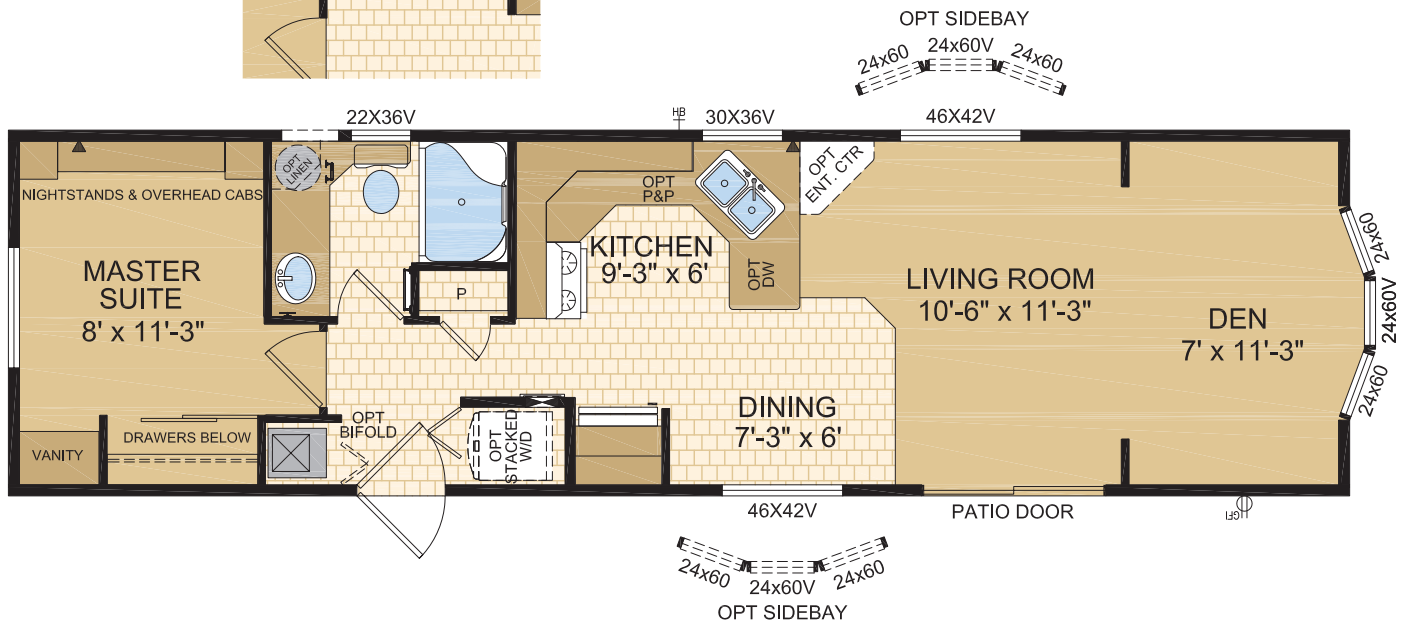

O'Hara
Model 12144
 12' x 44' ~ 528 sq.ft.

OPTIONAL LAYOUT

Proudly Built in Canada

Follow us:

1421 Brier Park Crescent, Medicine Hat, Alberta T1C 1T8 Phone: (403) 527-1555 Fax: (403) 528-4486

In a continued effort to meet the challenges of product improvement, we reserve the right to modify plans, specifications and features without prior notice. Some homes may show optional items which are not standard. Please consult your dealer representative for details. Square footage and room sizes are approximate.