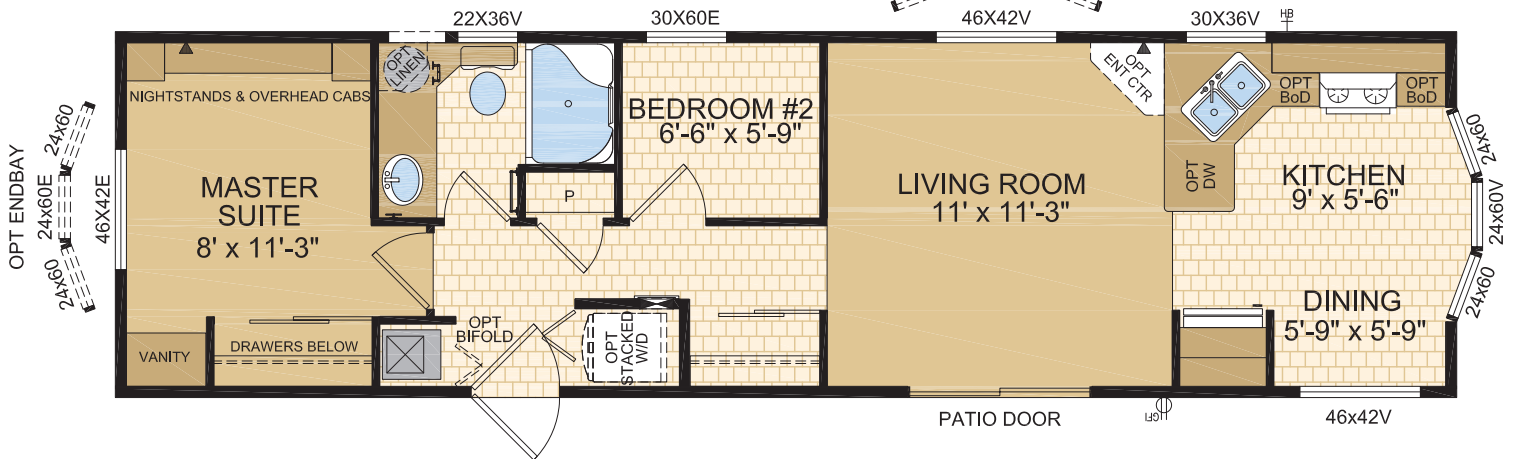

Simcoe

Model 12045

12' x 44' ~ 528 sq.ft.

OPTIONAL LAYOUT

Proudly Built in Canada

Follow us:

1421 Brier Park Crescent, Medicine Hat, Alberta T1C 1T8 Phone: (403) 527-1555 Fax: (403) 528-4486

In a continued effort to meet the challenges of product improvement, we reserve the right to modify plans, specifications and features without prior notice. Some homes may show optional items which are not standard. Please consult your dealer representative for details. Square footage and room sizes are approximate.