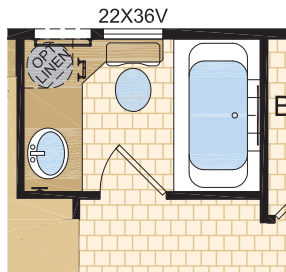

Simcoe

Model 12045

12' x 44' ~ 528 sq.ft.

OPTIONAL LAYOUT

Proudly Built in Canada

Follow us:

1421 Brier Park Crescent, Medicine Hat, Alberta T1C 1T8 Phone: (403) 527-1555 Fax: (403) 528-4486

In a continued effort to meet the challenges of product improvement, we reserve the right to modify plans, specifications and features without prior notice. Some homes may show optional items which are not standard. Please consult your dealer representative for details. Square footage and room sizes are approximate.