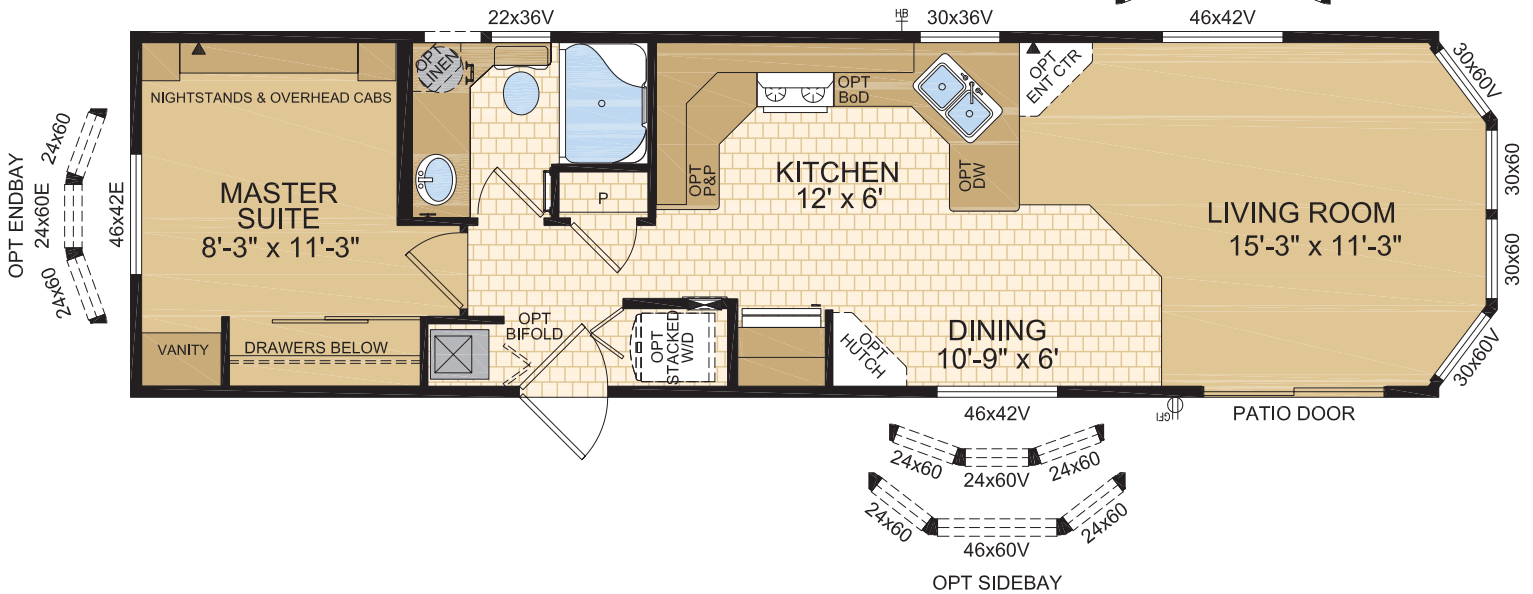

Meadow

Model 12044

12' x 44' ~ 528 sq.ft.

OPTIONAL
LAYOUT

Proudly Built in Canada

Follow us:

1421 Brier Park Crescent, Medicine Hat, Alberta T1C 1T8 Phone: (403) 527-1555 Fax: (403) 528-4486

In a continued effort to meet the challenges of product improvement, we reserve the right to modify plans, specifications and features without prior notice. Some homes may show optional items which are not standard. Please consult your dealer representative for details. Square footage and room sizes are approximate.