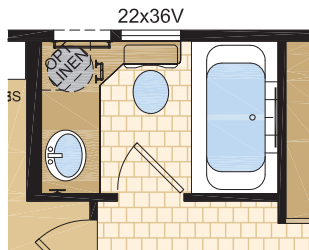

Meadow

Model 12044

12' x 44' ~ 528 sq.ft.

OPTIONAL
LAYOUT

Proudly Built in Canada

Follow us:

1421 Brier Park Crescent, Medicine Hat, Alberta T1C 1T8 Phone: (403) 527-1555 Fax: (403) 528-4486

In a continued effort to meet the challenges of product improvement, we reserve the right to modify plans, specifications and features without prior notice. Some homes may show optional items which are not standard. Please consult your dealer representative for details. Square footage and room sizes are approximate.