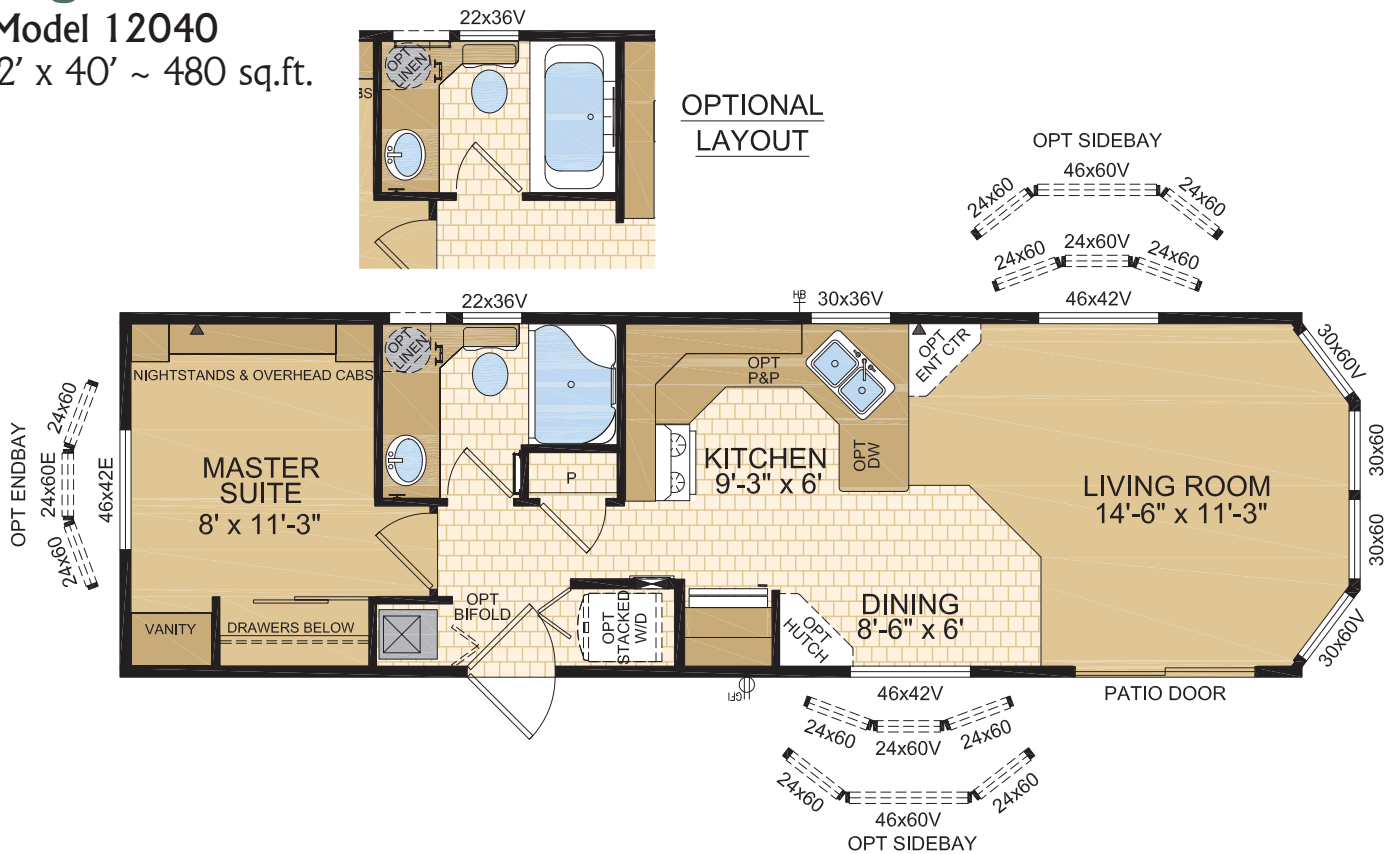

## Logan

Model 12040

12' x 40' ~ 480 sq.ft.

Proudly Built in Canada

Follow us:

1421 Brier Park Crescent, Medicine Hat, Alberta T1C 1T8 Phone: (403) 527-1555 Fax: (403) 528-4486

In a continued effort to meet the challenges of product improvement, we reserve the right to modify plans, specifications and features without prior notice. Some homes may show optional items which are not standard. Please consult your dealer representative for details. Square footage and room sizes are approximate.