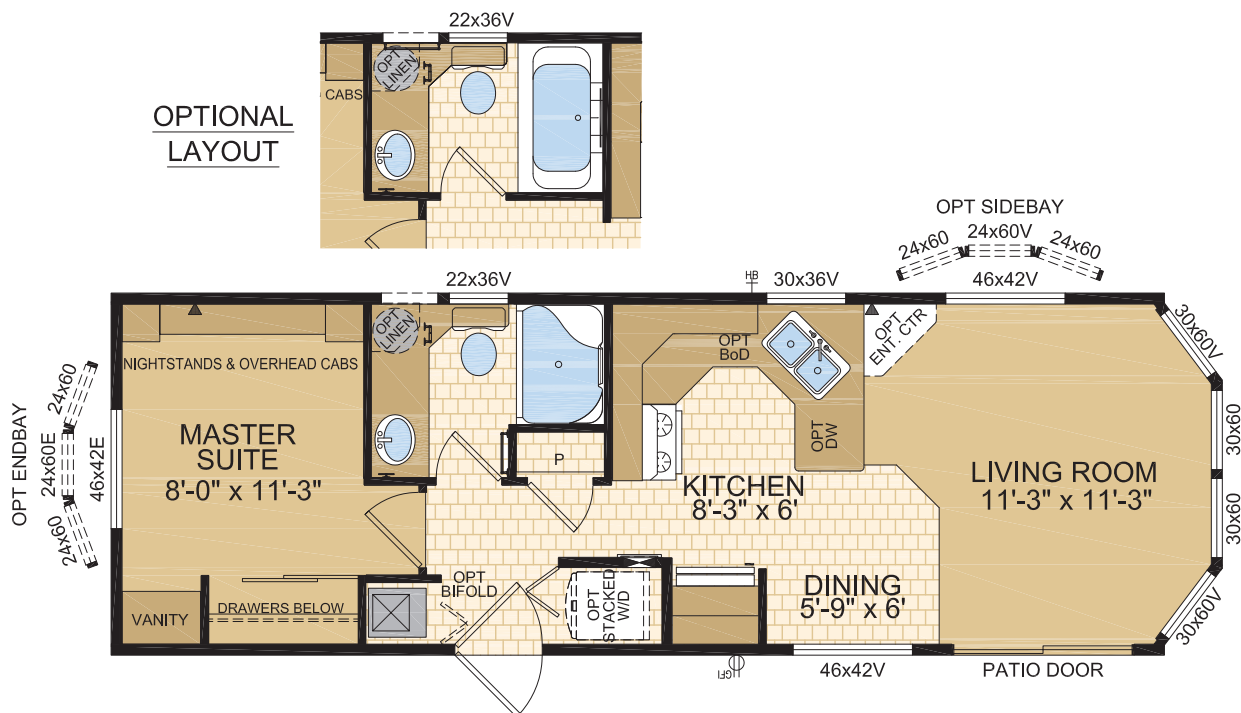

Bailey
Model 12036
 12' x 36' ~ 432 sq.ft.

Proudly Built in Canada

Follow us:

1421 Brier Park Crescent, Medicine Hat, Alberta T1C 1T8 Phone: (403) 527-1555 Fax: (403) 528-4486

In a continued effort to meet the challenges of product improvement, we reserve the right to modify plans, specifications and features without prior notice. Some homes may show optional items which are not standard. Please consult your dealer representative for details. Square footage and room sizes are approximate.