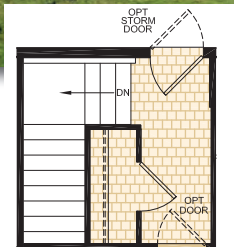

LEGACY

HOME SERIES
MULTI-SECTIONS

"The Salzburg"

Model #: 30404

3 Beds, 2 Baths

29' x 60', 1,740 Sq. Ft.

OPTIONAL
FOUNDATION

Moduline