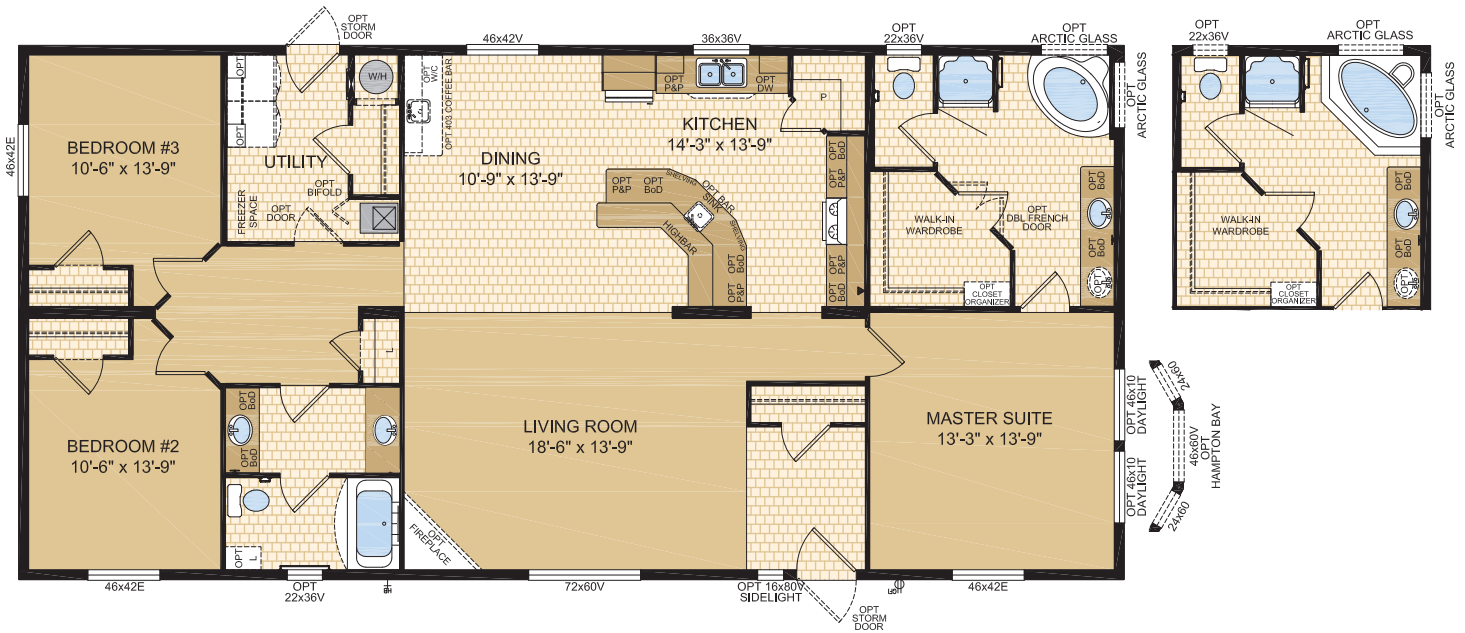

LEGACY

HOME SERIES
MULTI-SECTIONS

"The Salzburg"

Model #: 30404

3 Beds, 2 Baths

29' x 60', 1,740 Sq. Ft.

OPTIONAL
FOUNDATION

Moduline