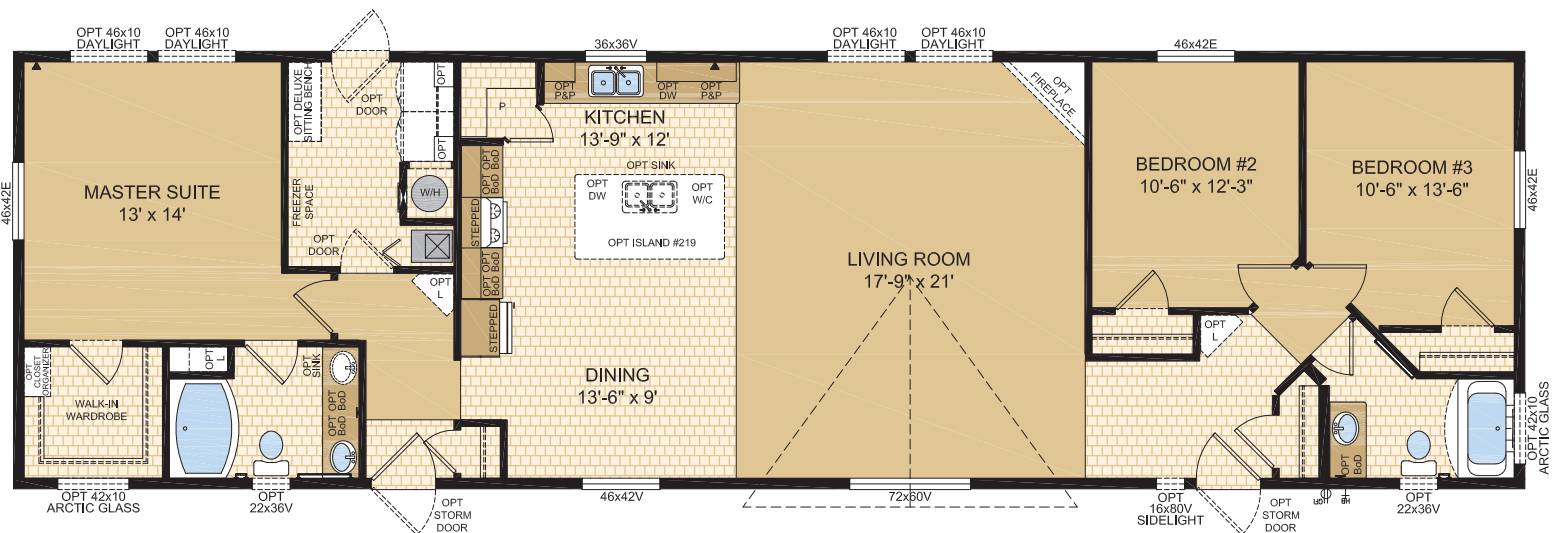

# MANSURA 22' WIDE HOMES

Follow us:

## BANBURY Model 22600

3 Beds | 2 Baths  
22' x 76' ~ 1,672 sq. ft.

1421 Brier Park Crescent, Medicine Hat, Alberta T1C 1T8 Phone: (403) 527-1555 Fax: (403) 528-4486 [www.modulinemedicinehat.com](http://www.modulinemedicinehat.com)  
 In a continued effort to meet the challenges of product improvement, we reserve the right to modify plans, specifications and features without prior notice.  
 Some homes may show optional items which are not standard. Please consult your dealer representative for details. Square footage and room sizes are approximate.